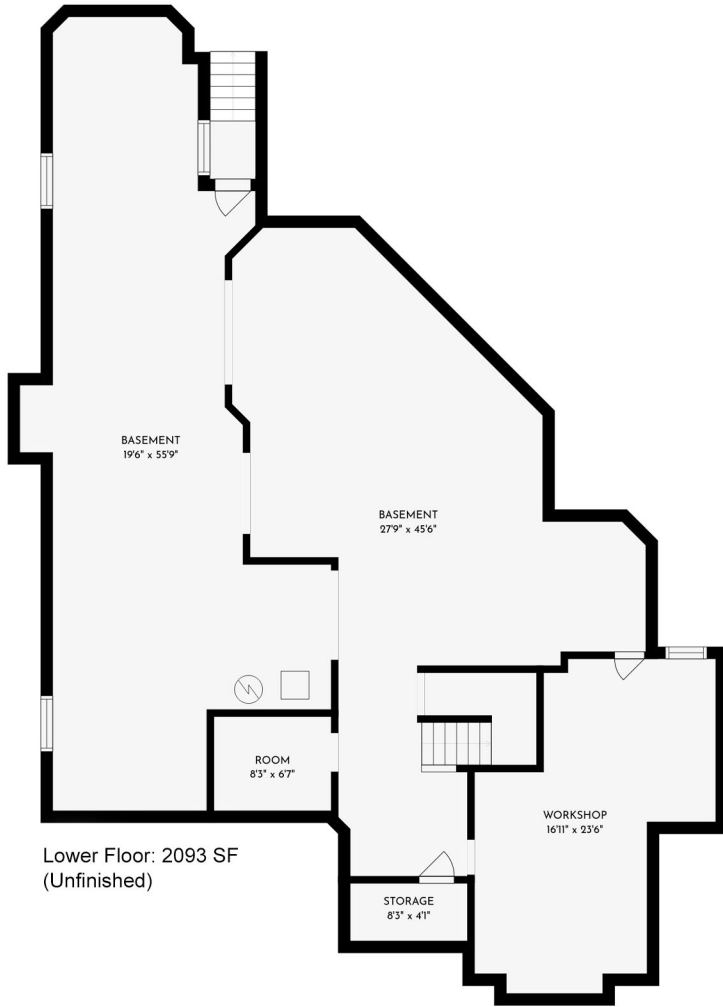

4460 209A Street Langley

Total Finished Living Area: 2592 SF
 Unfinished Basement: 2093 SF
 Grand Total: 4685 SF

Lower Floor: 2093 SF
(Unfinished)

Main Floor: 2093 SF

Upper Floor: 499 SF