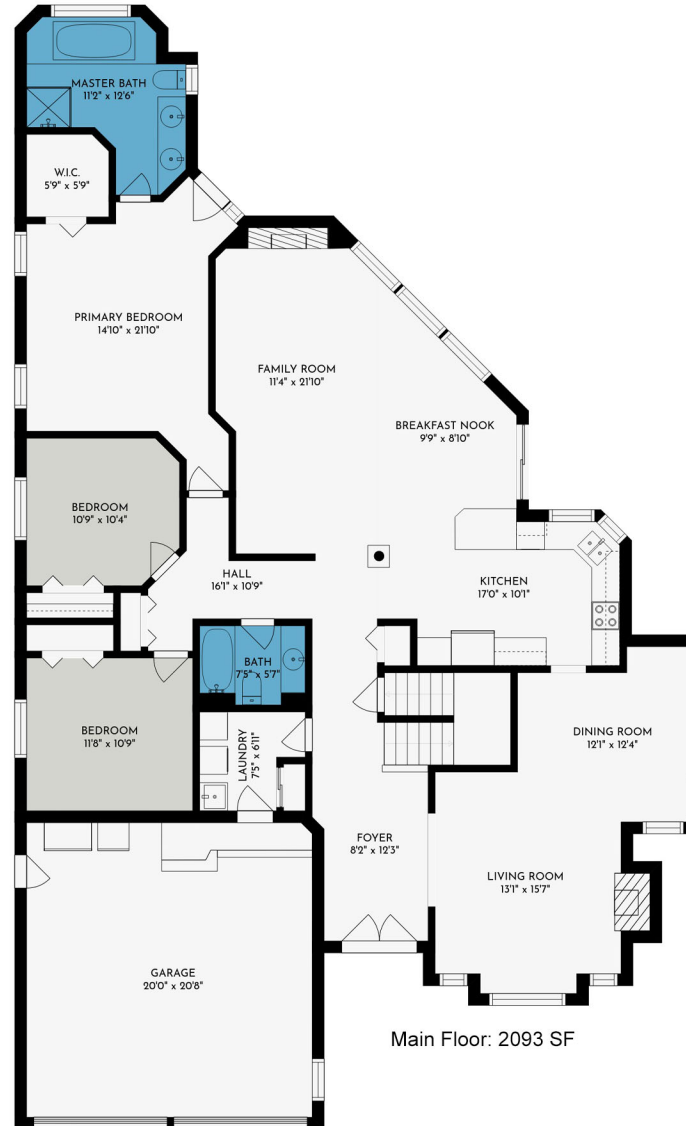

4460 209A Street Langley

Total Finished Living Area: 2592 SF
 Unfinished Basement: 2093 SF
 Grand Total: 4685 SF

Lower Floor: 2093 SF
(Unfinished)

Main Floor: 2093 SF

Upper Floor: 499 SF