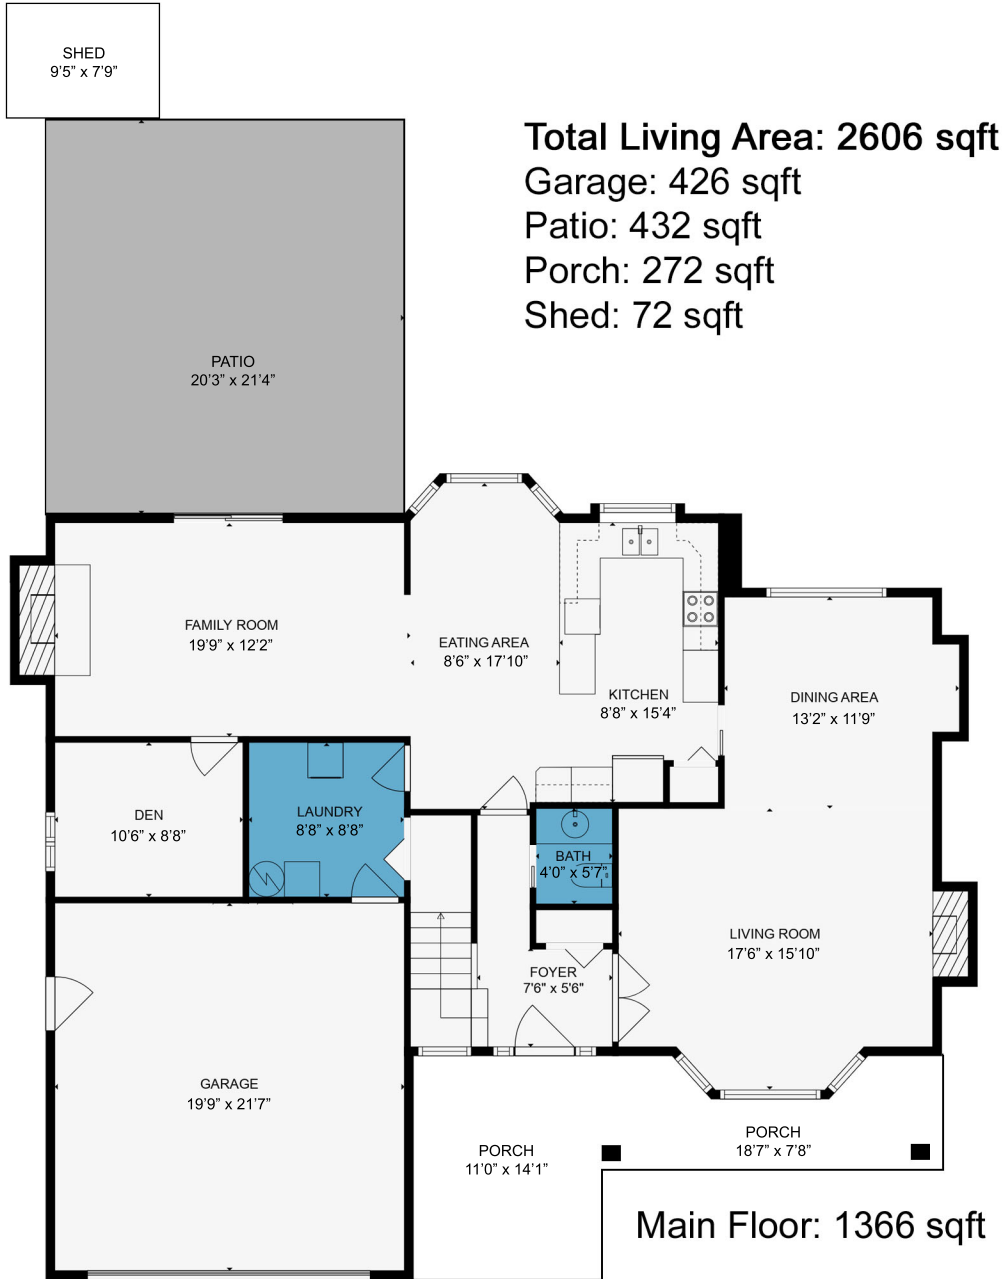

32903 Alta Avenue, Abbotsford

BRENT WEICK
Personal Real Estate Corporation
sold@brentweick.com 604-657-2660

Please note this floor plan is for marketing and illustration purposes only. While Measurements are deemed to be accurate, they are not guaranteed and should be verified if deemed important by prospective buyers.